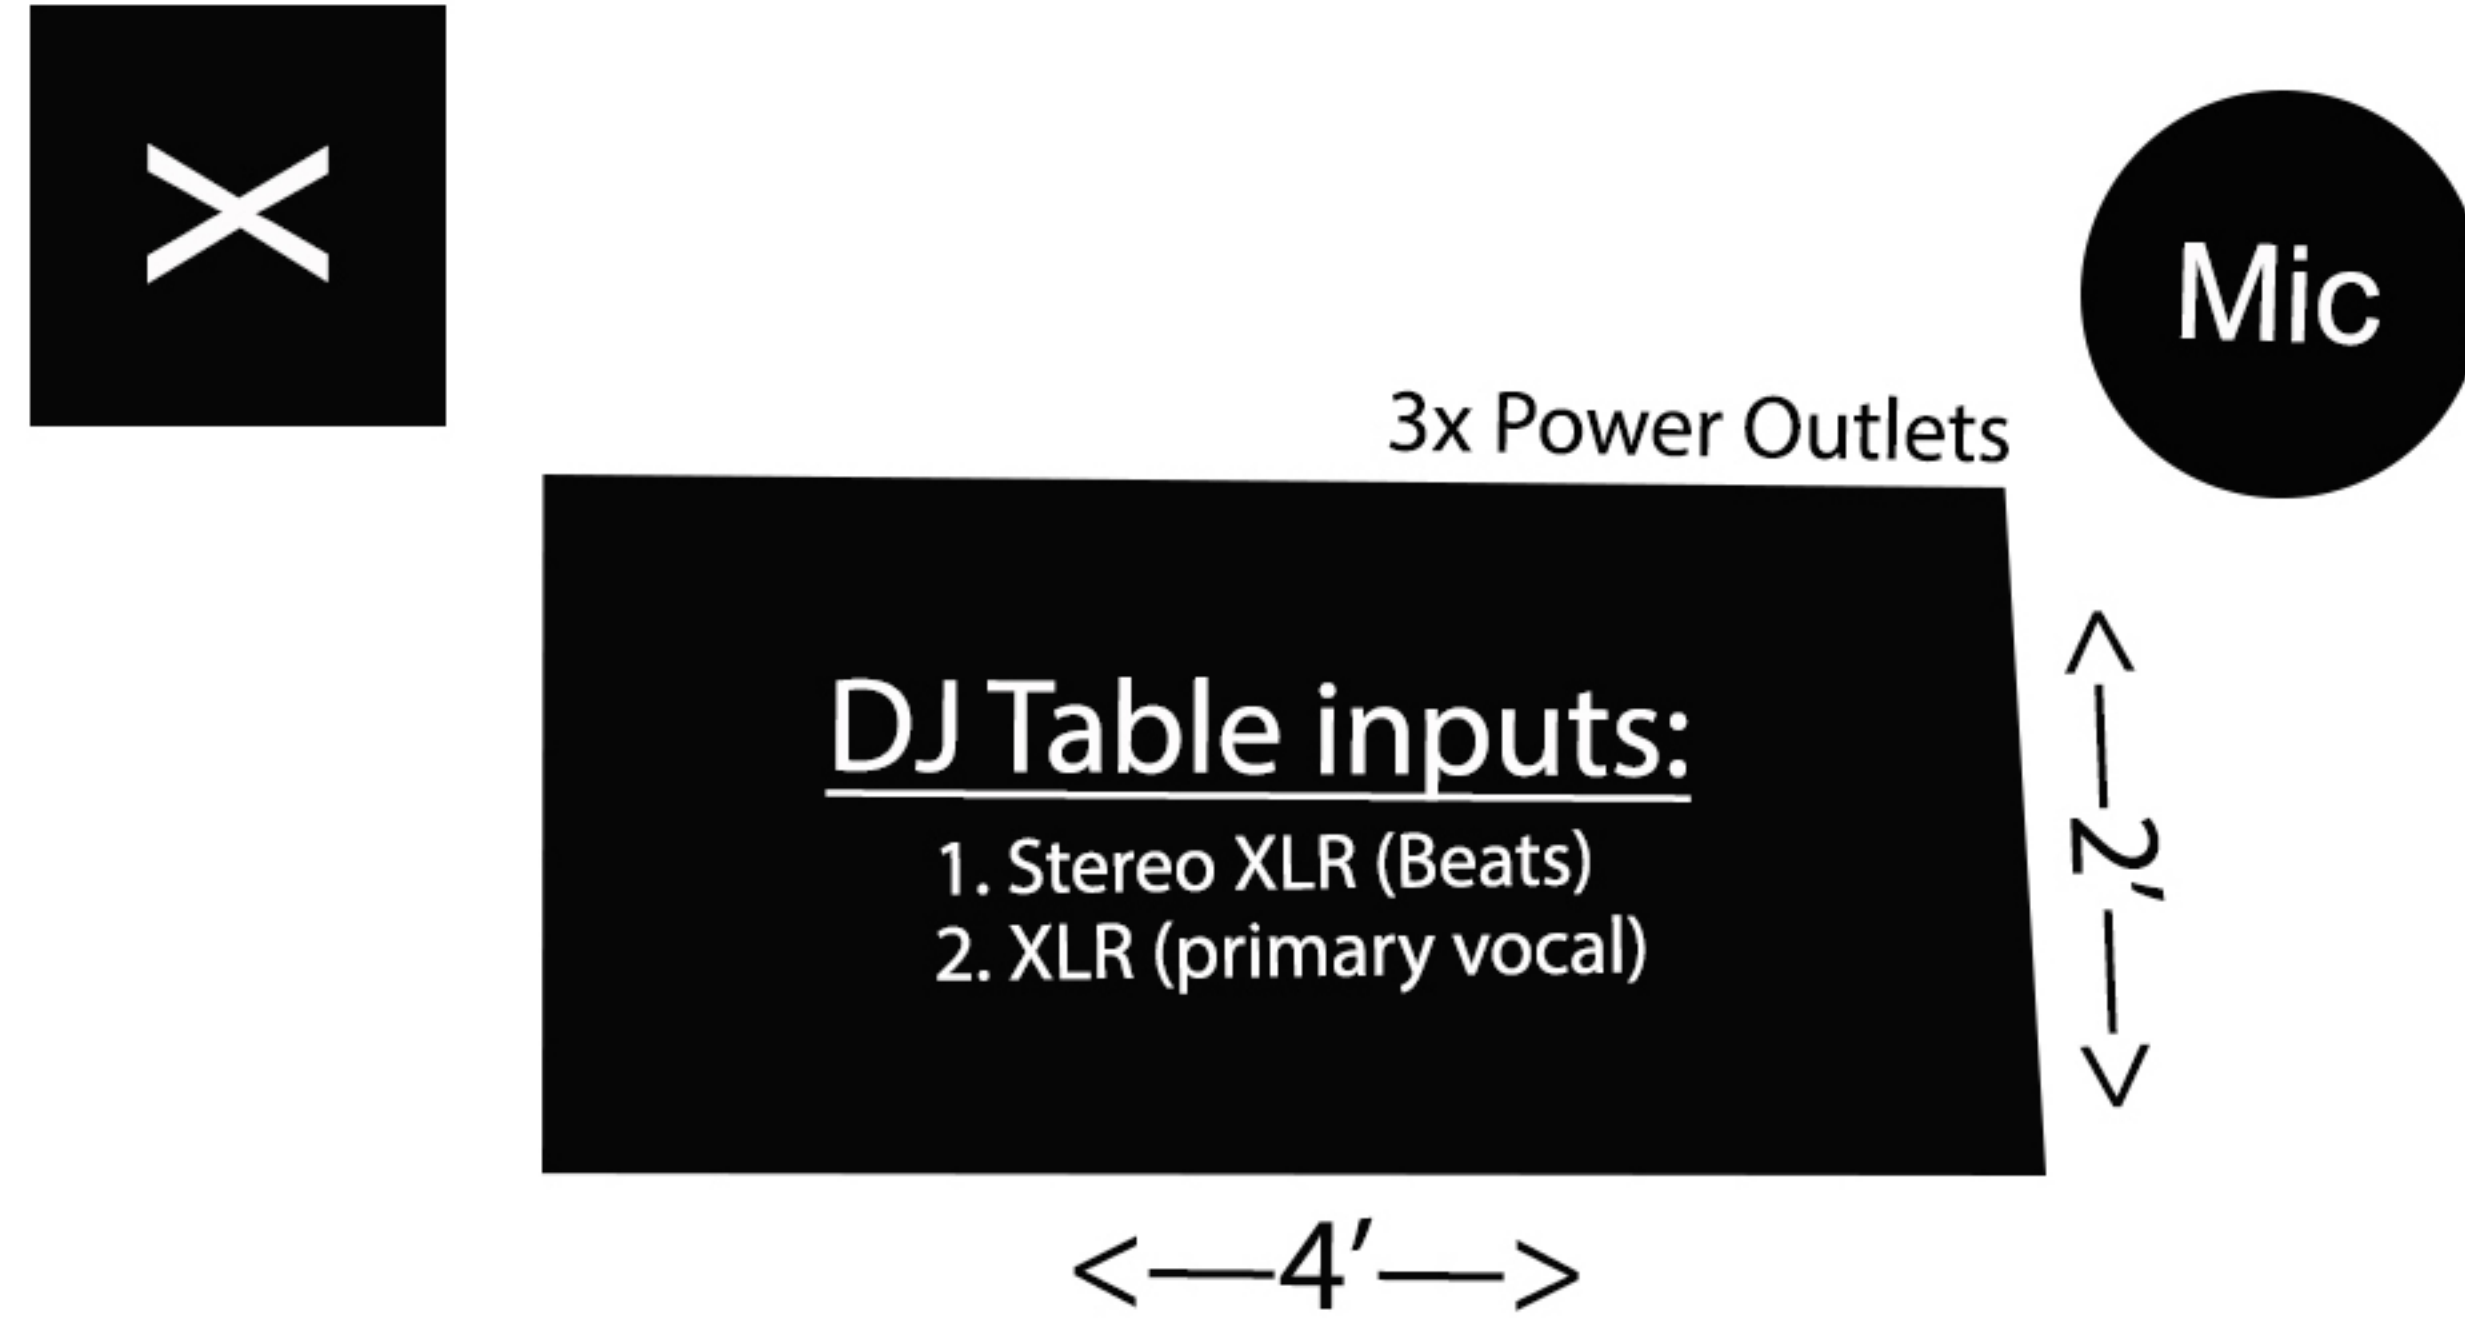

LiL iFFy Stage Plot: Tour

Lorem ipsum
 M1

- Inputs:
- * 2x Vocals (shown)
 - * 1x Vocal at table (boom stand)
 - * Stereo XLR at DJ table (beats)
 - * XLR at DJ Table (primary vocal)

Mix:
60/40 Beat vs Vocals
No Reverb/Delay